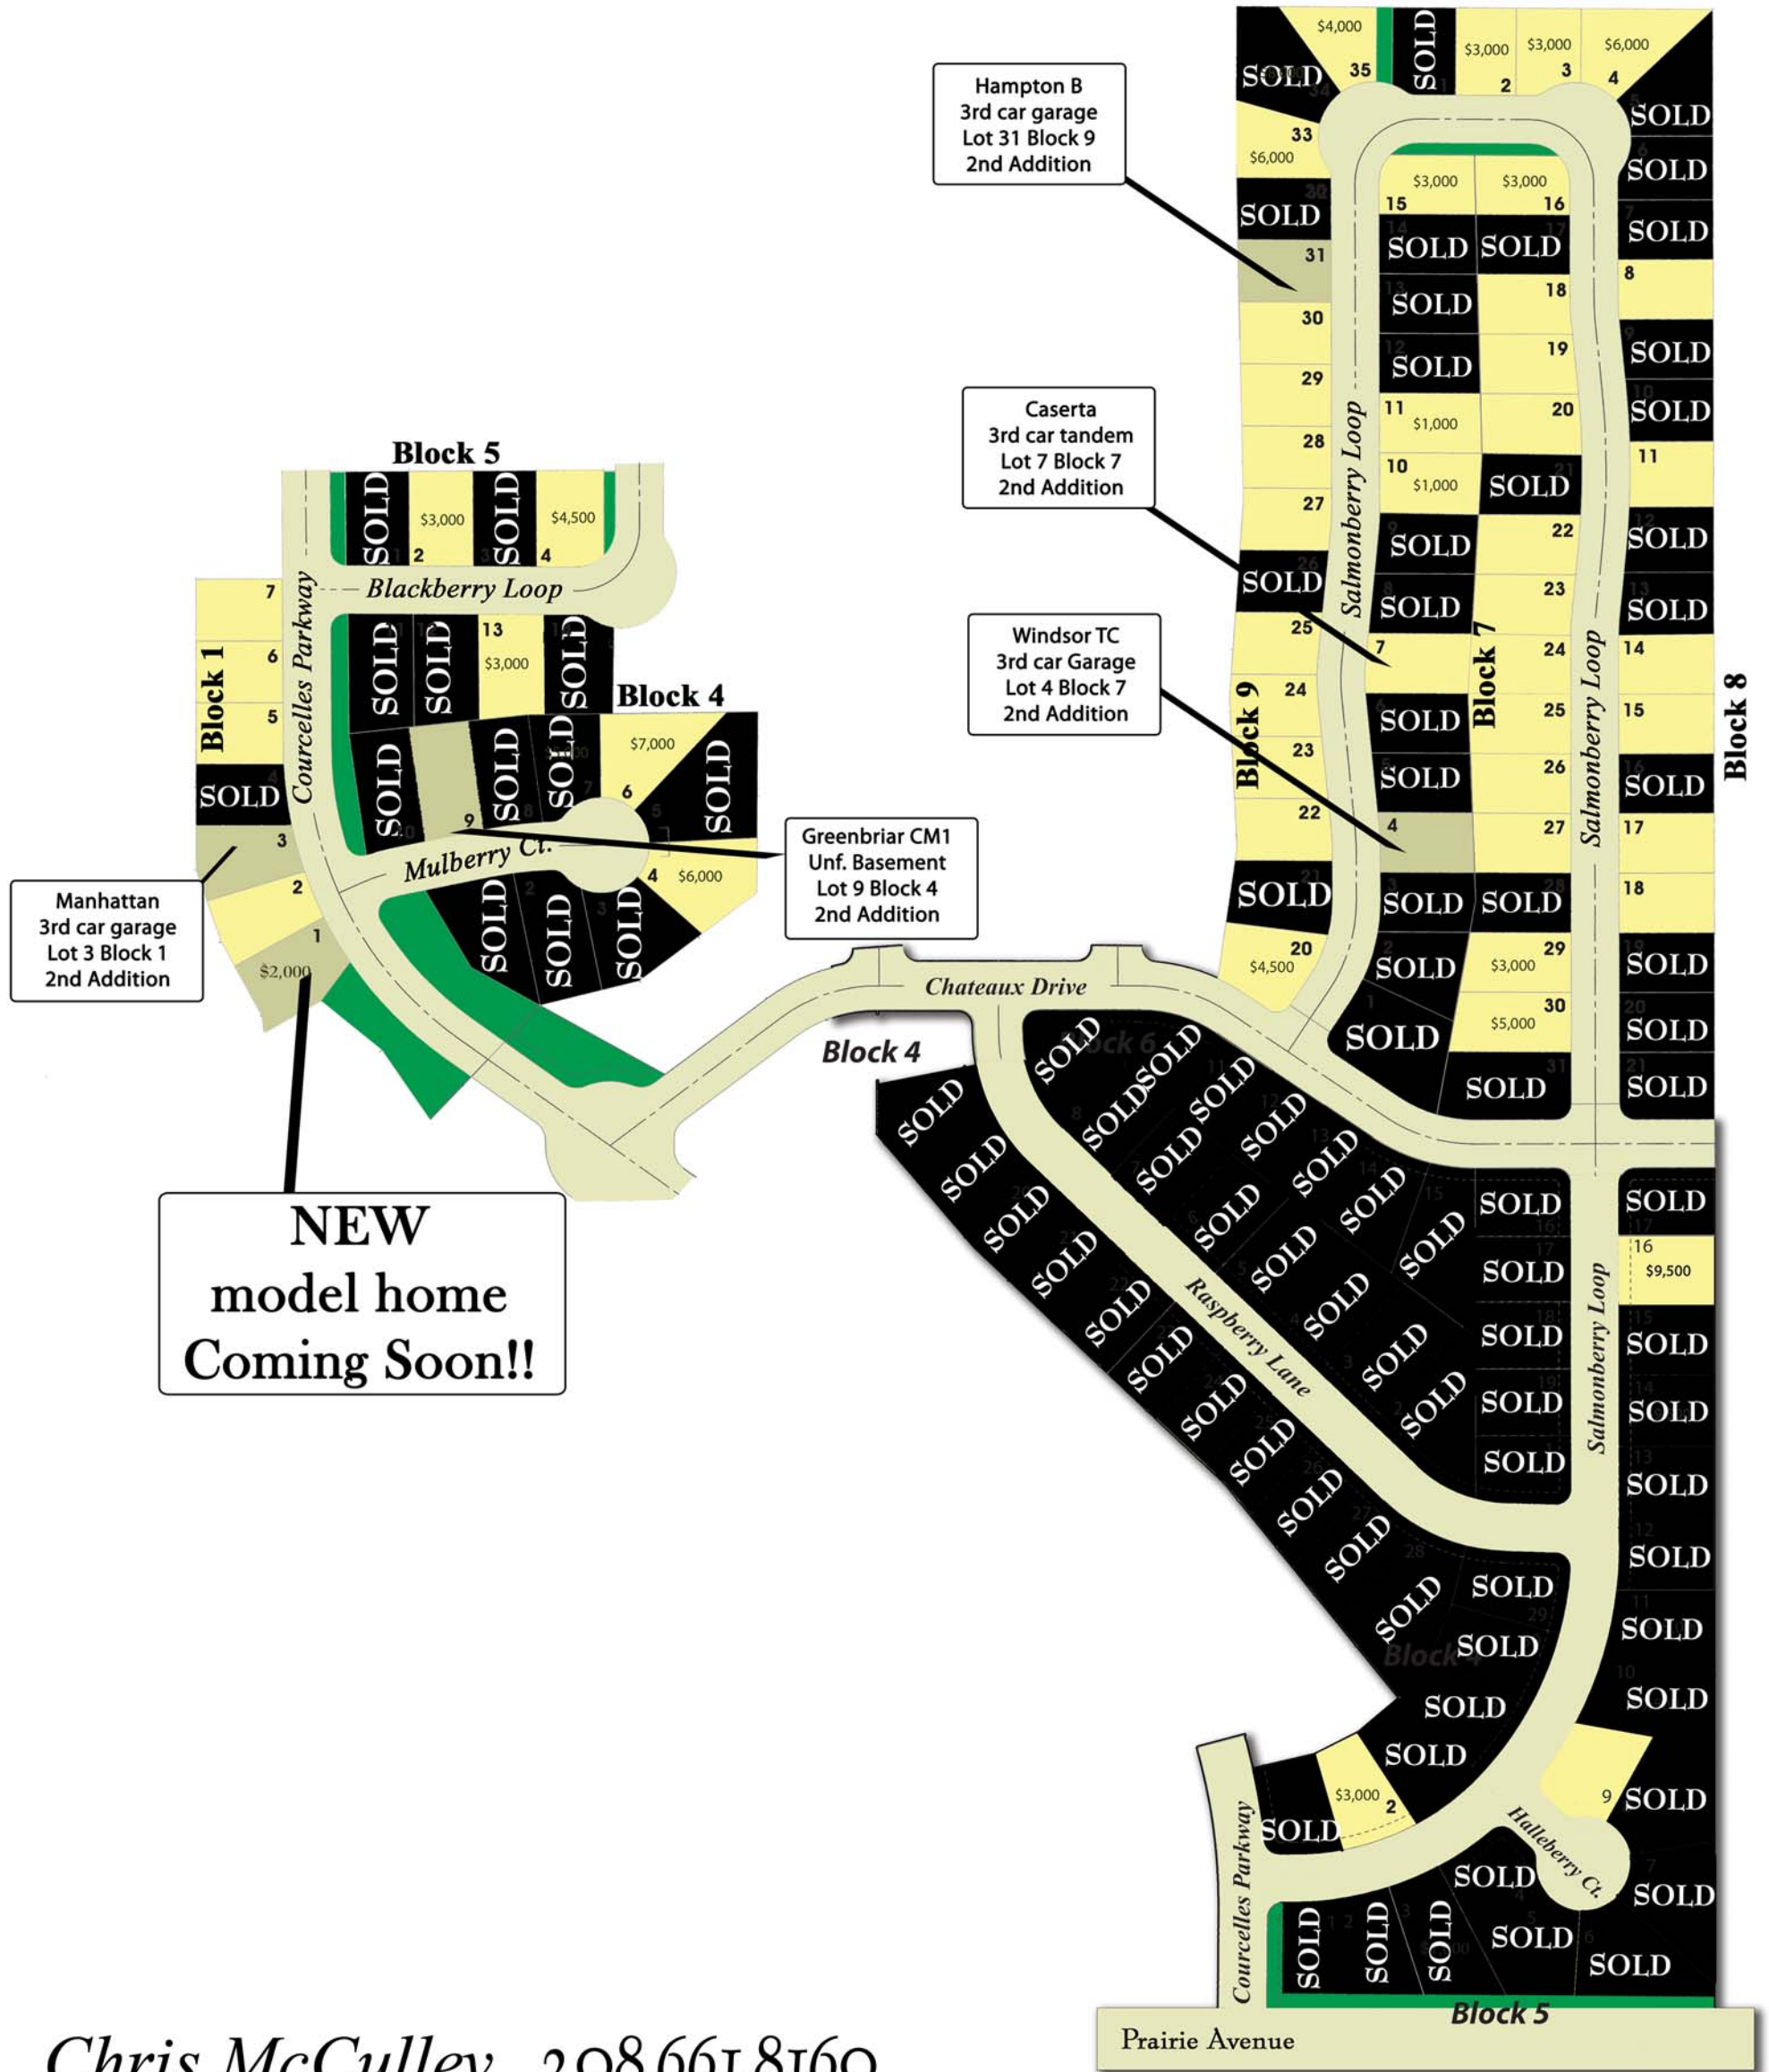

VikingHomes.com

Chris McCulley 208.661.8160
 Jim Bartholomew 208.640.6839
 Model 208.762.4536

*Lots may include lot premiums and not all plans may be placed on every lot. House plans and specifications are subject to change at any time without prior notice. updated 10-10-08